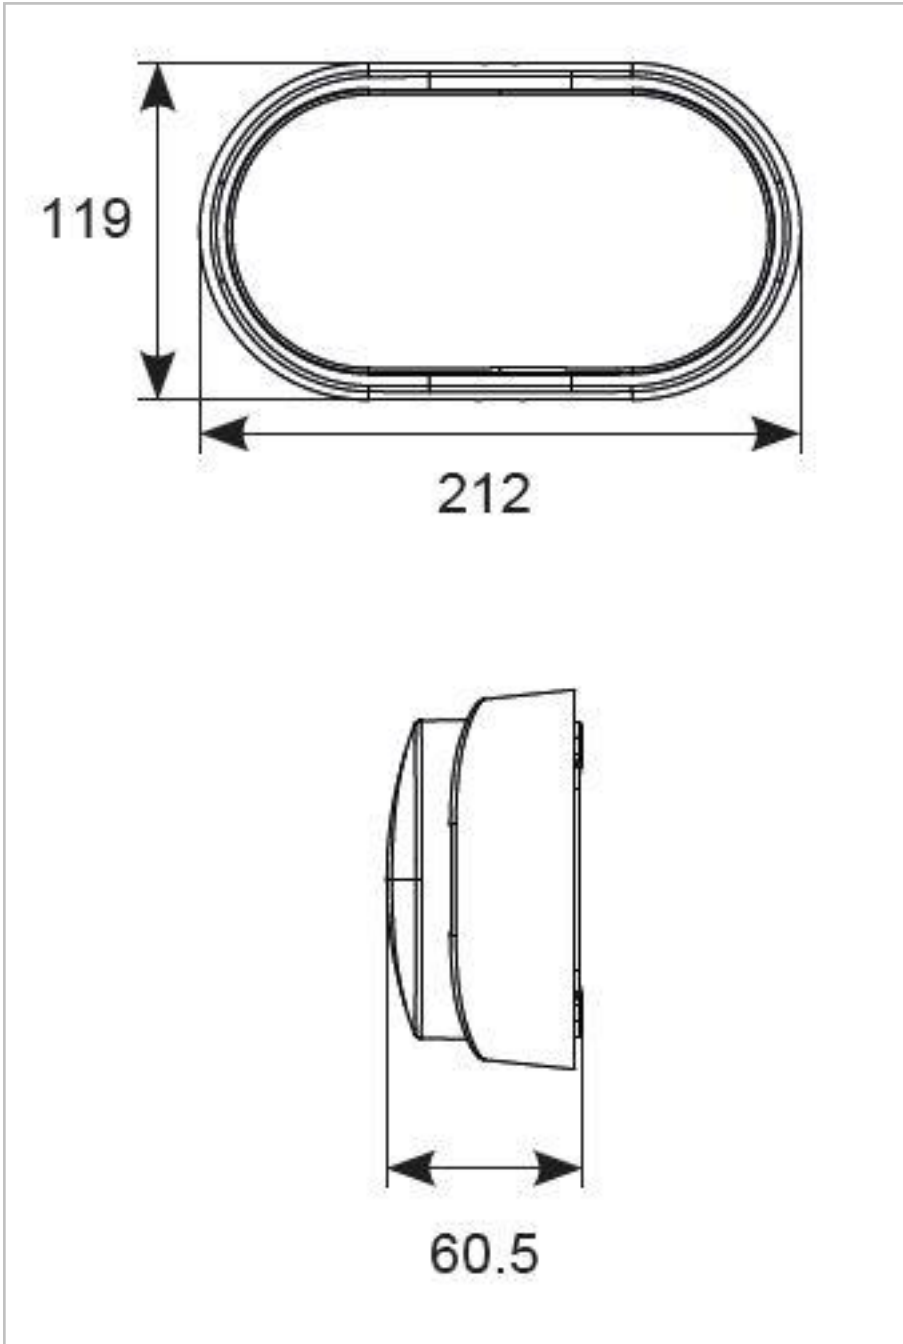

LED lifespan L70 25,000 hours.

Non-dimmable.

General Information

Lamp Type	LED
Colour / Finish	White
IP Rating	IP54
IK Rating	IK09
Class Protection	2
Internal / External	External
Surface / Recessed / Suspended	Surface
Warranty (Years)	2
CE Mark	Yes
Length (mm)	212
Width (mm)	119
Depth (mm)	60.5

Technical Information

Wattage	14W
Lumens Delivered	925lm
Lm/W	66lm
CRI	Ra 80
CCT	4000K
Input	220-240V
Hertz	50/60Hz
Operating Temp	-20°C to 40°C

Technical Data - ETIM - Ceiling-/wall luminaire (EC002892)

Height/depth 60.5 mm

Length 212 mm

Datasheet generated from <https://onetimepim.com> last updated Tuesday, December 1, 2020 9:49:01 AM